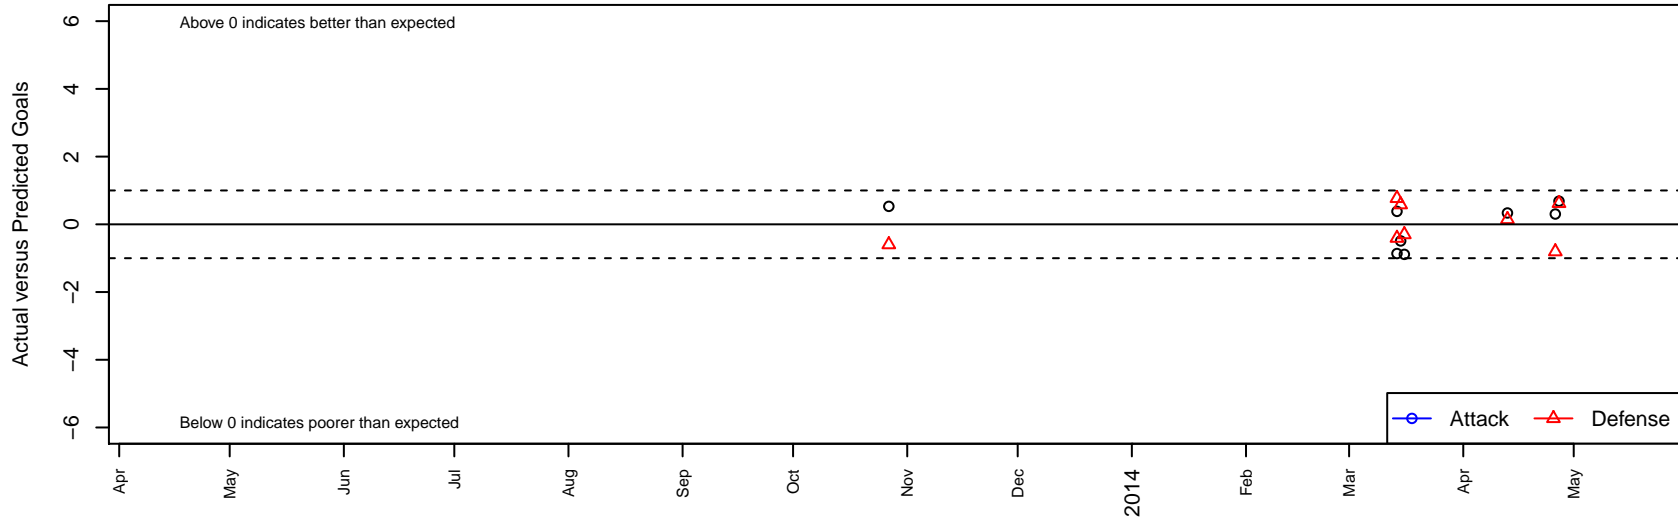

# Murrieta Surf White B95

, CAS  
 B95 total strength=1900  
 attack=36.83 defense=55.46  
 alt names used:  
 MSSC B95 White

Venues played:  
 SoCal DL Fall Showcase All Flights U19  
 NV Players Showcase U-18/19 Showcase U19  
 SoCal National Cup B95

**Murrieta Surf White B95**  
 Dots are actual minus expected GF (blue circles) and GA (red triangles).  
 Blue line is smoothed change in attack strength. Red is smoothed change in defense strength.

	<b>date</b>	<b>home</b>		<b>away</b>		<b>venue</b>	<b>pred.home</b>	<b>pred.away</b>
27033	2014-04-27	Albion SC White B95	0	Murrieta Surf White B95	2	SoCal National Cup B95	0.62	1.32
26888	2014-04-26	Murrieta Surf White B95	1	Santa Barbara SC White B95	3	SoCal National Cup B95	0.70	2.19
26513	2014-04-13	Pateadores MV Academy Blue B95	1	Murrieta Surf White B95	2	SoCal National Cup B95	1.14	1.66
25123	2014-03-16	Honolulu Bulls Kaula B95	1	Murrieta Surf White B95	0	NV Players Showcase U-18/19 Showcase U19	0.70	0.89
24875	2014-03-15	Vegas United B95	1	Murrieta Surf White B95	1	NV Players Showcase U-18/19 Showcase U19	1.58	1.49
24517	2014-03-14	Darlington SA B94	1	Murrieta Surf White B95	3	NV Players Showcase U-18/19 Showcase U19	0.59	2.62
24520	2014-03-14	PVSC United Galaxy B95	0	Murrieta Surf White B95	2	NV Players Showcase U-18/19 Showcase U19	0.77	2.86
16516	2013-10-27	RSF Attack Academy B95	1	Murrieta Surf White B95	2	SoCal DL Fall Showcase All Flights U19	0.40	1.47